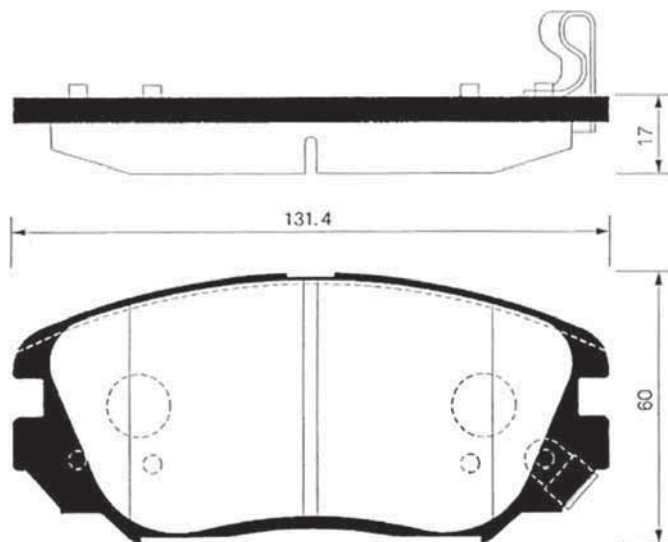

119	E.S No.	PO	MAKER
	ESD9085	FR	DAEWOO, BUICK ALPHEON('10~), ALLURE

SP NO.	SP1402
WVA	
O. E. No.	13237753 20877794
M,K	
A.K.E	
BEND.	

120	E.S No.	PO	MAKER
	ESD9086	RR	DAEWOO, BUICK, OPEL, SAAB ALPHEON('10~), ALLURE, INSIGNIA