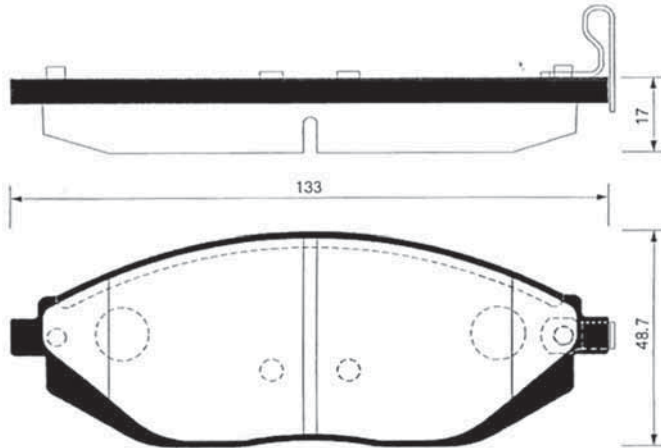

97

E_S No.	PO	MAKER
ESD9051N	FR	DAEWOO, HOLDEN MATIZ CREATIVE '09, SPARK, BARINA

SP NO.	SP1392
WVA	2
O. E. No.	5
M.K	D
A.K.E	
BEND.	

DISC BRAKE PAD

98

E_S No.	PO	MAKER
ESD9052	FR	DAEWOO, PONTIAC, BEDFORD(GM), OPEL LEMANS, RACER, NEXIA(SOHC), CIELO, ESPERO