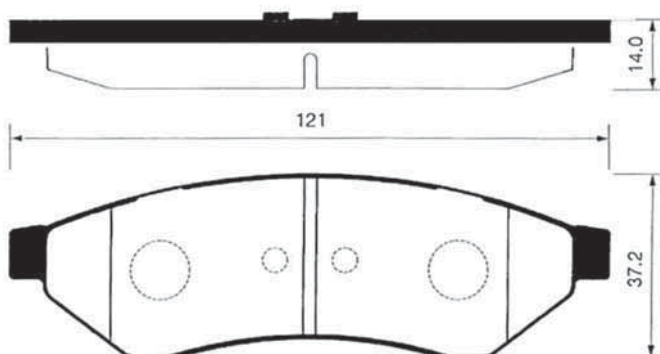

SP NO.	SP1252
WVA	
O. E. No.	96496763 96496766 96475028
M,K	D11290
A.K.E	
BEND.	DB1932 DB1689W