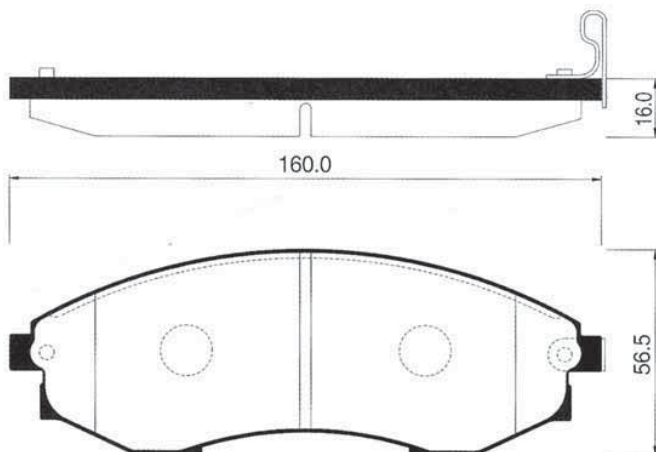

127	E.S No.	PO	MAKER
	ESD9074	FR	SSANGYONG ISTANA

SP NO.	SP1083
WVA	
O. E. No.	66142-03021
M,K	
A.K.E	
BEND.	DB1710

128	E.S No.	PO	MAKER
	ESD9075	RR	SSANGYONG, DAEWOO, HYUNDAI N/MUSSO(ABS), REXTON, N/KORANDO, KYRON